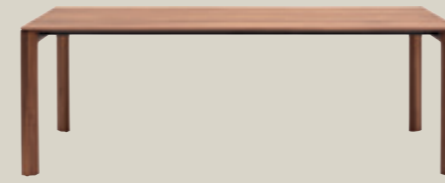

Rolf Benz 957