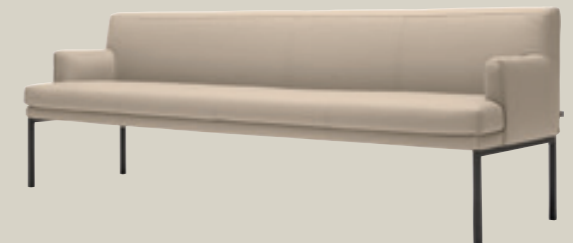

- Seat and backrest shell: Natural oak, stained black oak or walnut
- Base: Solid wood (natural oak, stained black oak or walnut) or metal (high-gloss chrome, Traffic black or Umbra grey)
- Optional upholstery: A loose, stitched cushion made from 100 % recycled polyester (Grey beige, Beige grey, Black grey or Cement grey), breathable imitation leather (Grey beige, Anthracite grey or Stone grey) or with fixed upholstery
- Matching bar stool available in two seat heights

5+1 promotion

When you buy 5 Rolf Benz 600 chairs, you now receive the 6th chair free from Rolf Benz.*

Its elegant stitching creates high-quality accents and makes all versions of this bench seat especially eye-catching. The simple, restrained design is available in four lengths (203, 223, 243 and 263 centimetres) and blends in seamlessly with any interior. The legs are available in Umbra grey, Traffic black or Silver.

Cover: 34.519
Feet: Traffic black

Cover: 34.515
Feet: Umbra grey

Cover: 34.519
Feet: Traffic black

Cover: 24.515
Feet: Traffic black
Cushion: 17.355

Cover: 38.100
Feet: Traffic black

* No charge is made for the least expensive chair. Only at participating resellers.
Non-binding campaign recommendation valid until 30th of April 2024.

Matching tables.

With the Rolf Benz dining table collection you can create the perfect focus for your personal DINING suite. You can even design the dining table to suit your taste in terms of form, format and material.