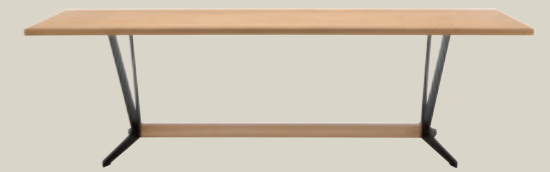

Rolf Benz 921